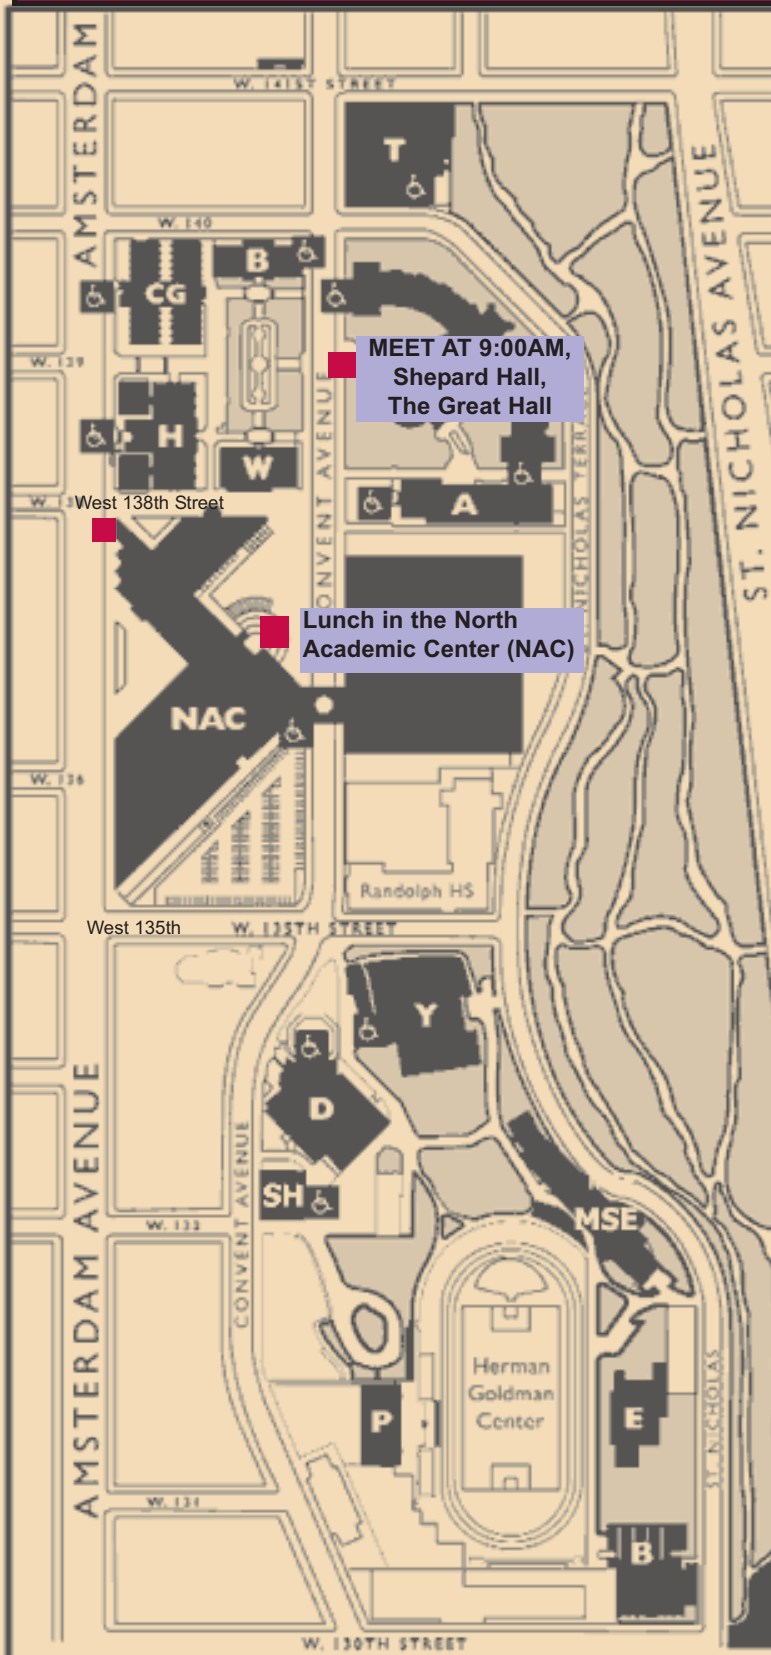

Pedestrians will enter the campus through the main gate at 138th and Amsterdam Ave.

If you are handicapped or need other assistance, please contact the Reunion Coordinators at 212-650-6525.

COMMENCEMENT: The City College of New York, 138th St. and Convent Ave.

For more information, please call us at (212) 650-6529

By Train

IRT #1 or #9 local to 137th Street and Broadway; walk up 138th Street three blocks to Convent Avenue.

IND "A" or "D" express, or the "B" or "C" local to 145th Street and St. Nicholas Avenue, walk west one block to 145th Street and Convent Avenue, then south to 138th Street.